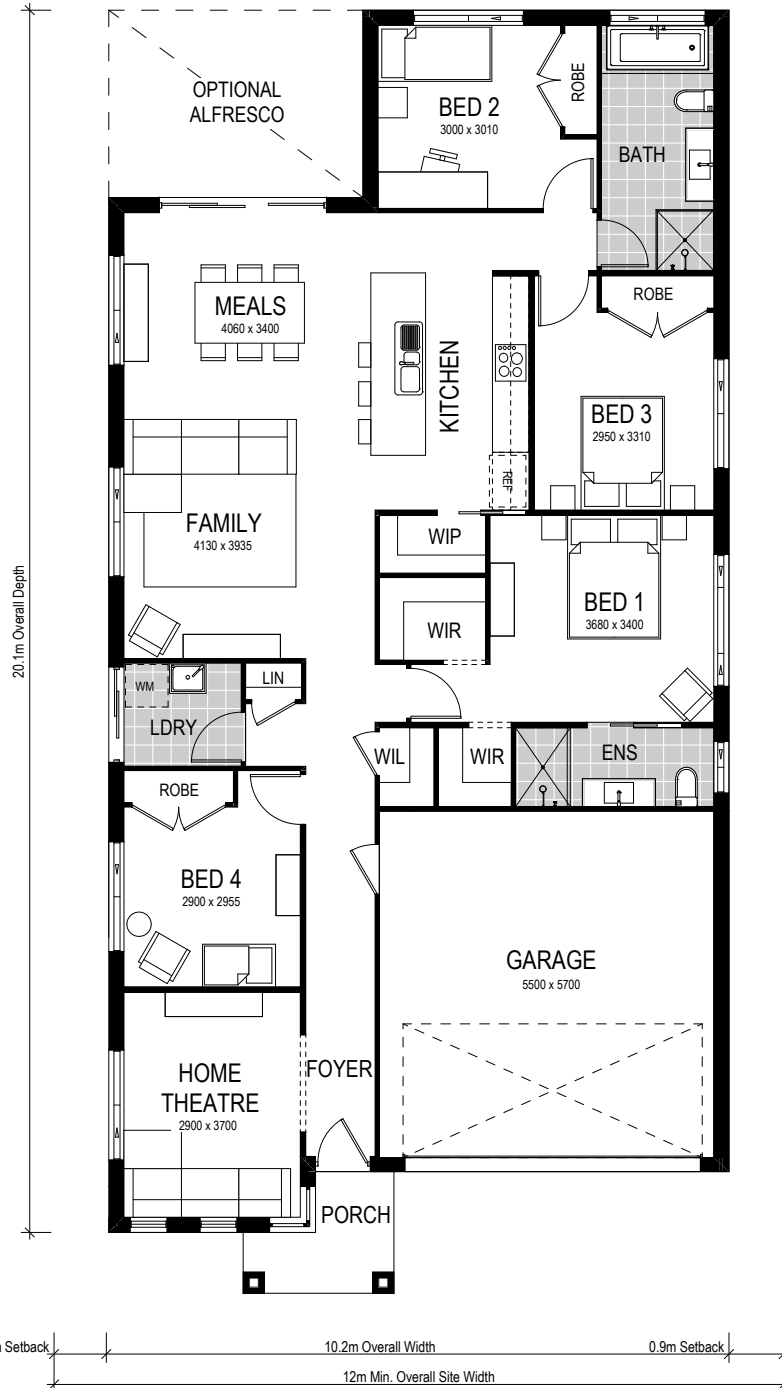

Southport 189 | Cosmo

4 Beds

2.5 Baths

2 Parks

The Southport 189 is the perfect home for a young family or couple. Separate living areas plus alfresco area provide options to entertain or escape. Open plan living sits alongside the contemporary kitchen, complete with walk-in pantry. If you're looking to invest or occupy, the Southport 189 provides simple, stylish living at its best.

- ✓ Complete turnkey items
- ✓ Home Starter inclusions
- ✓ Site costs and BASIX
- ✓ Great investment potential
- ✓ First Home Buyer appeal

*CONDITIONS APPLY This is not a final tender. Montgomery Homes reserves the right to revise plans, pricing and specifications without obligation or notice. Pricing is subject to Council and statutory or regulatory authority requirements (Eg. BASIX, Mines, Bushfire etc). Designs and plans are copyright protected and remain the property of Montgomery Homes Pty Ltd at all times. Images are for illustrative purposes only. Refer to Tender for pricing or inclusions/exclusions regarding external works i.e. turf, landscaping, driveway, retaining walls, and floor coverings, window furnishings and light fittings.